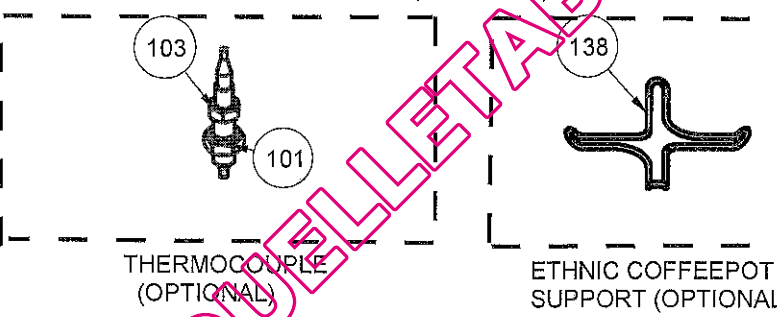

EXPLODED VIEW - 3G1E HOB ASSEMBLY

PAN SUPPORTS (OPTIONAL)

GLASS LID OPTIONAL (AVAILABLE ONLY FOR FRAMED HOBS)

COOKTOP FRAME (ONLY FOR TABLE-TOP HOBS)

GAS HOBS IGNITION SYSTEMS

KNOBS (ONLY FOR HOB - OPTIONAL)