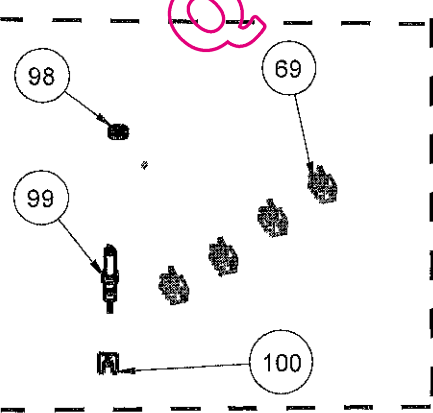

EXPLODED VIEW - 3G1E HOB ASSEMBLY

PAN SUPPORTS (OPTIONAL)

GLASS LID OPTIONAL (AVAILABLE ONLY FOR FRAMED HOBS)

COOKTOP FRAME (ONLY FOR TABLE-TOP HOBS)

GAS HOBS IGNITION SYSTEMS

KNOBS (ONLY FOR HOB - OPTIONAL)