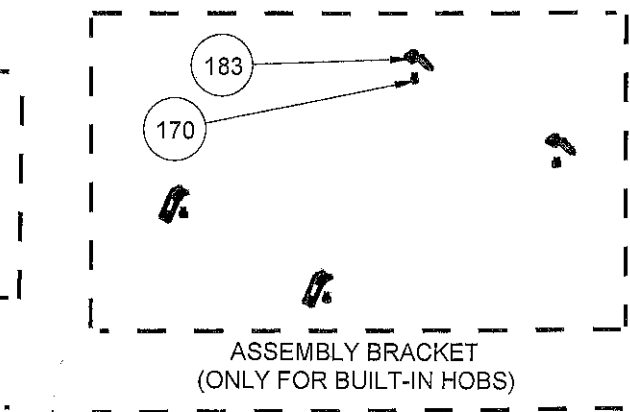

EXPLODED VIEW - 3G1E HOB ASSEMBLY

PAN SUPPORTS (OPTIONAL)

GLASS LID OPTIONAL (AVAILABLE ONLY FOR FRAMED HOBS)

COOKTOP FRAME (ONLY FOR TABLE-TOP HOBS)

GAS HOBS IGNITION SYSTEMS

KNOBS (ONLY FOR HOB - OPTIONAL)