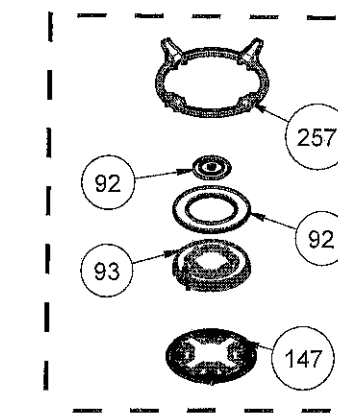

EXPLODED VIEW - 3G1E HOB ASSEMBLY

PAN SUPPORTS (OPTIONAL)

GLASS LID OPTIONAL (AVAILABLE ONLY FOR FRAMED HOBS)

COOKTOP FRAME (ONLY FOR TABLE-TOP HOBS)

GAS HOBS IGNITION SYSTEMS

KNOBS (ONLY FOR HOB - OPTIONAL)