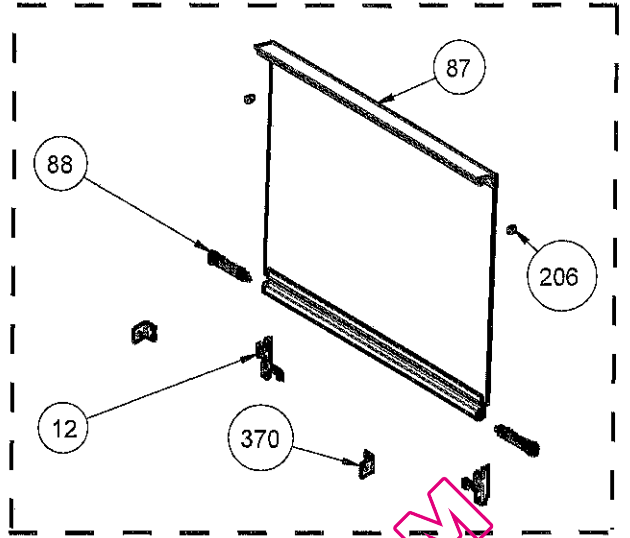

EXPLODED VIEW - 3G1E HOB ASSEMBLY

PAN SUPPORTS (OPTIONAL)

GLASS LID OPTIONAL (AVAILABLE ONLY FOR FRAMED HOBS)

COOKTOP FRAME (ONLY FOR TABLE-TOP HOBS)

GAS HOBS IGNITION SYSTEMS

KNOBS (ONLY FOR HOB - OPTIONAL)