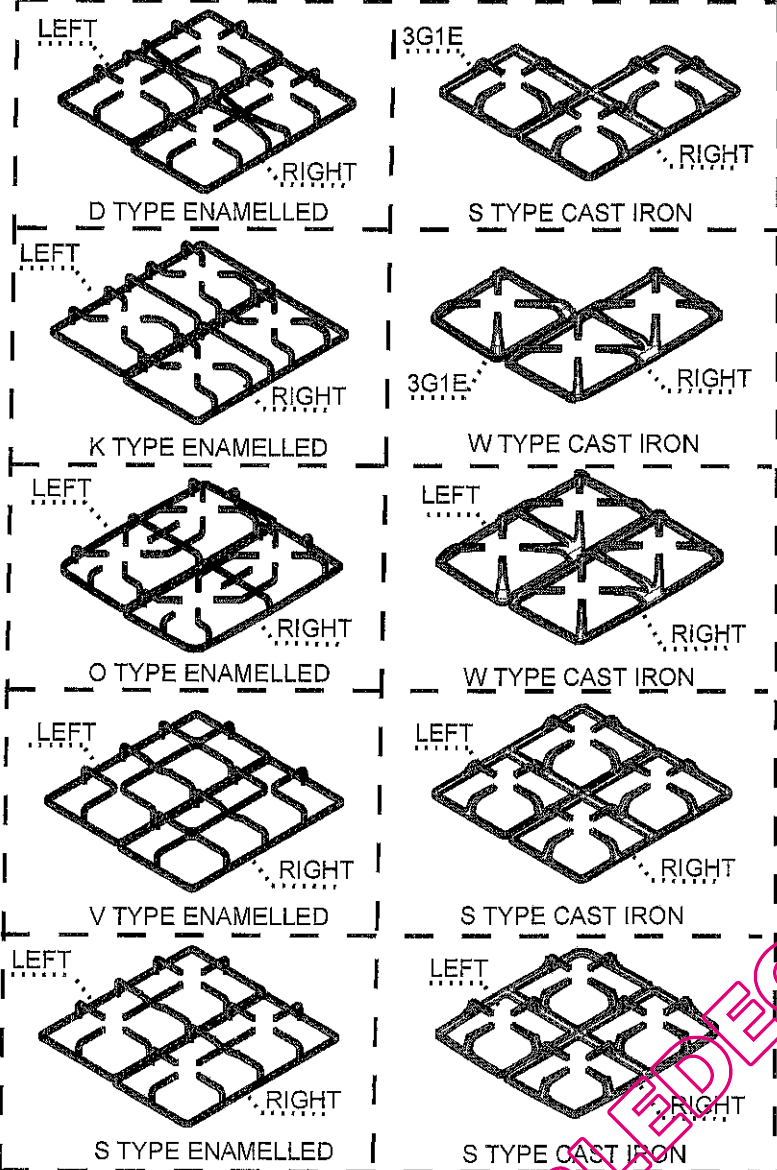

EXPLODED VIEW - 3G1E HOB ASSEMBLY

PAN SUPPORTS (OPTIONAL)

GLASS LID OPTIONAL (AVAILABLE ONLY FOR FRAMED HOBS)

COOKTOP FRAME (ONLY FOR TABLE-TOP HOBS)

GAS HOBS IGNITION SYSTEMS

KNOBS (ONLY FOR HOB - OPTIONAL)

DELTA

ALFA

GAMA

ZETA

ECLIPSE

RUSTIC
RISUS

BIG
MEKA

NORD